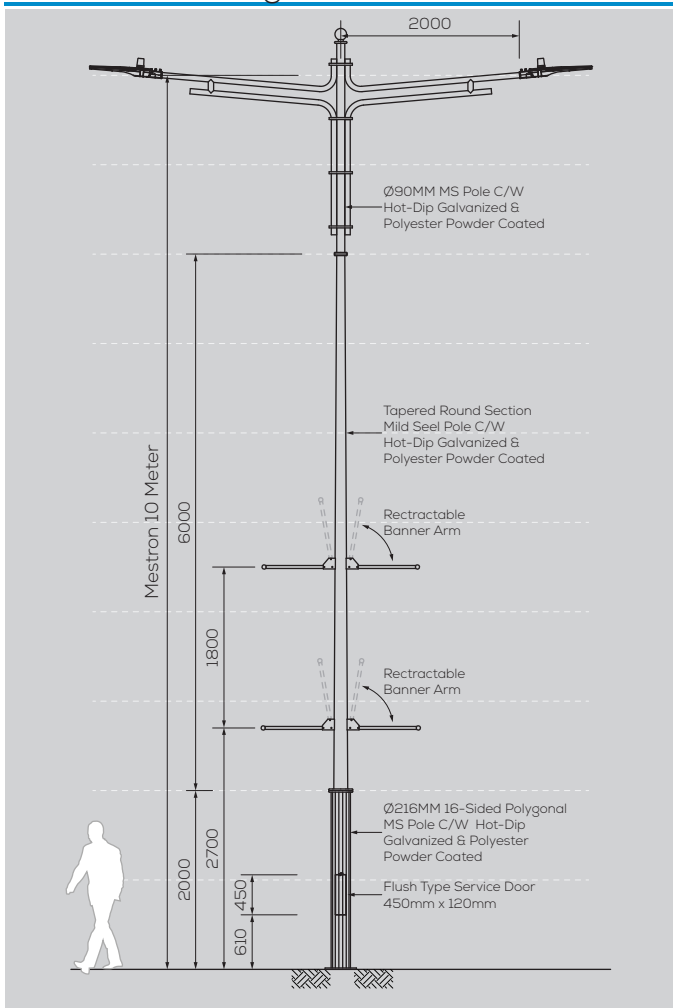

MESTRON
DECORATIVE LIGHTING POLE SERIES

URBAN

#ThePoleMaker

MES UB-101-10M-D/A

Option & Accessories

- Height from 6M ~ 12M
- Customize Design to suit Theme
- Custom Colour Finishing
- Flag Holder
- Retractable Banner Holder
- Fiberglass Service Door
- Anchor Bolts Base Cover

General Drawing - 2D

Footing Details