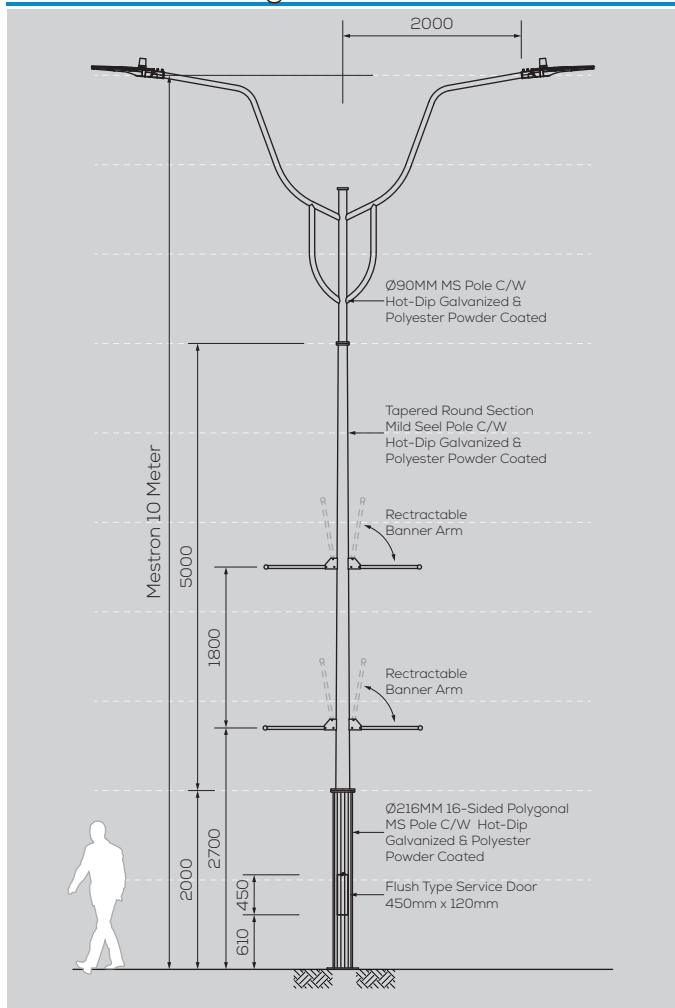

MESTRON
DECORATIVE LIGHTING POLE SERIES

URBAN

#ThePoleMaker

MES UB-2010-10M-D/A

Option & Accessories

- Height from 6M ~ 12M
- Customize Design to suit Theme
- Custom Colour Finishing
- Flag Holder
- Retractable Banner Holder
- Fiberglass Service Door
- Anchor Bolts Base Cover

General Drawing - 2D

Footing Details