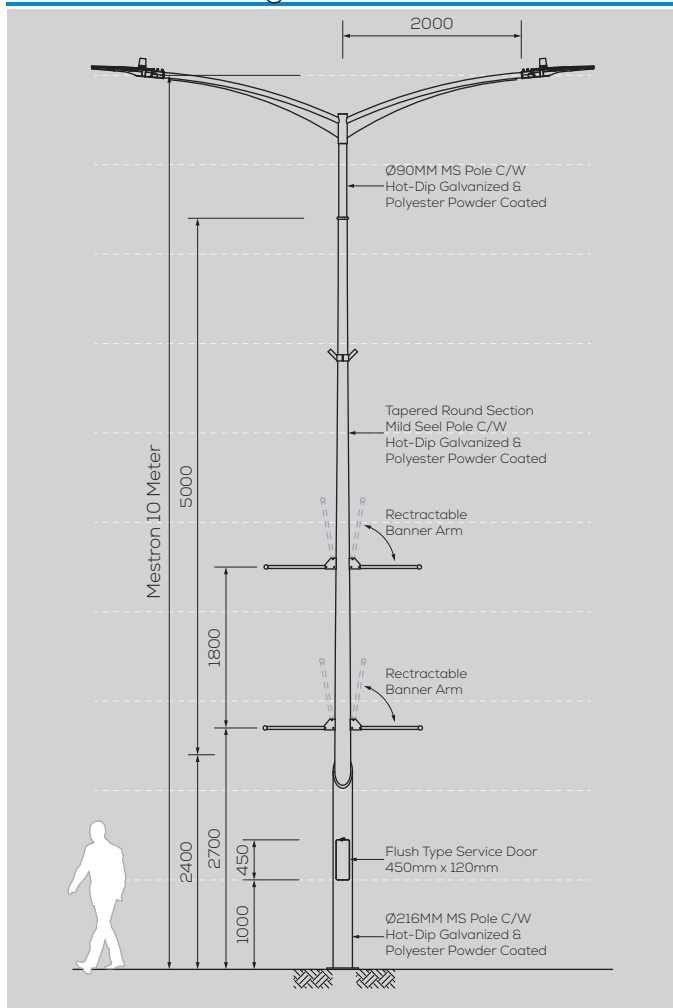

MESTRON

DECORATIVE LIGHTING POLE SERIES

CONTEMPORARY

#ThePoleMaker

MES CP-109-10M-D/A

Option & Accessories

- Height from 6M ~ 12M
- Customize Design to suit Theme
- Custom Colour Finishing
- Flag Holder
- Retractable Banner Holder
- Fiberglass Service Door
- Anchor Bolts Base Cover

General Drawing - 2D

Footing Details