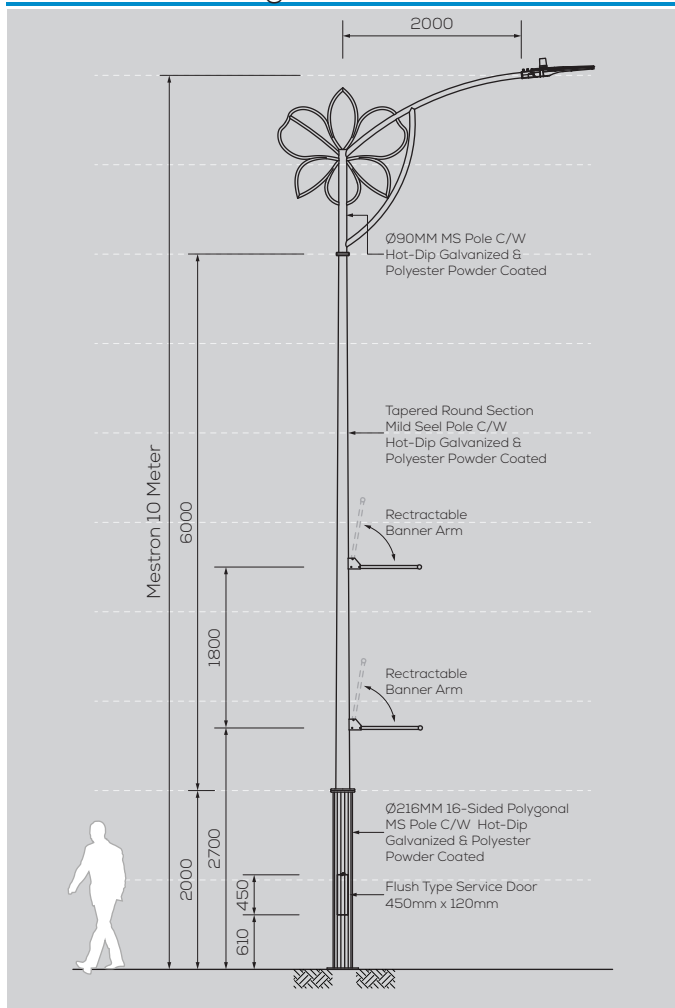

MES UB-117-10M-S/A

Option & Accessories

- Height from 6M ~ 12M
- Customize Design to suit Theme
- Custom Colour Finishing
- Flag Holder
- Retractable Banner Holder
- Fiberglass Service Door
- Anchor Bolts Base Cover

General Drawing - 2D

Footing Details