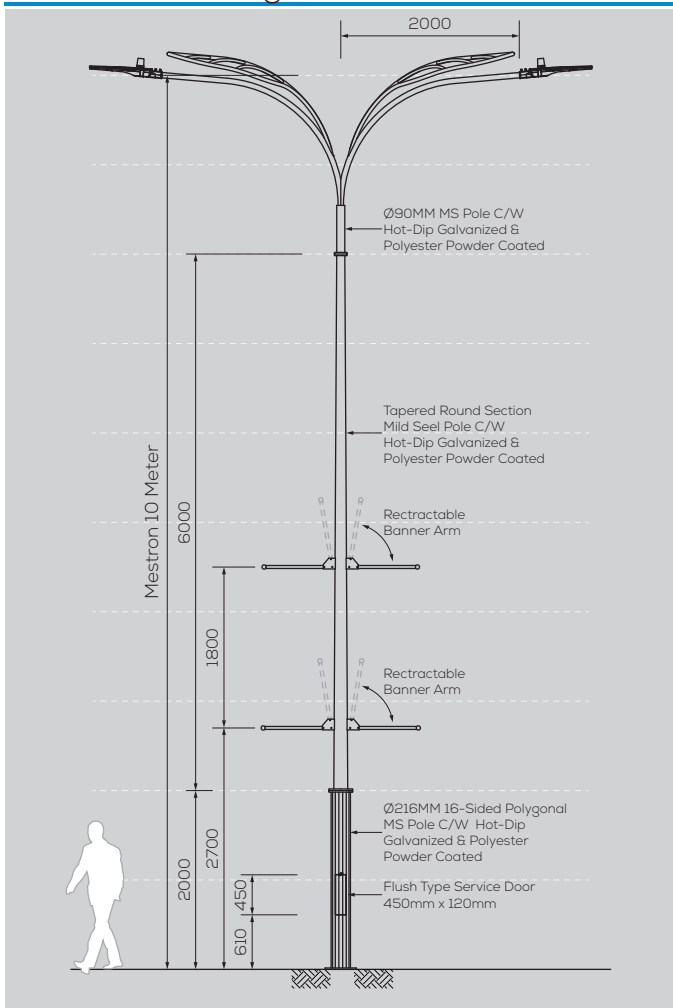

**MES** UB-111-10M-D/A

Option & Accessories

- Height from 6M ~ 12M
- Customize Design to suit Theme
- Custom Colour Finishing
- Flag Holder
- Retractable Banner Holder
- Fiberglass Service Door
- Anchor Bolts Base Cover

General Drawing - 2D

Footing Details