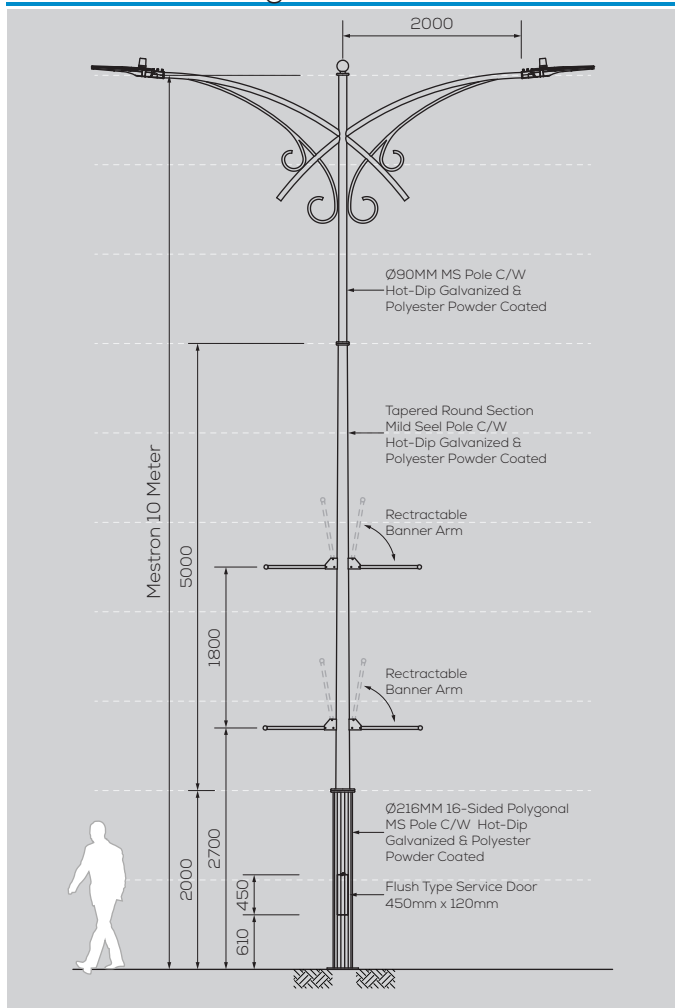

MESTRON
DECORATIVE LIGHTING POLE SERIES

CONTEMPORARY

#ThePoleMaker

MES CP-103-10M-D/A

Option & Accessories

- Height from 6M ~ 12M
- Customize Design to suit Theme
- Custom Colour Finishing
- Flag Holder
- Retractable Banner Holder
- Fiberglass Service Door
- Anchor Bolts Base Cover

General Drawing - 2D

Footing Details