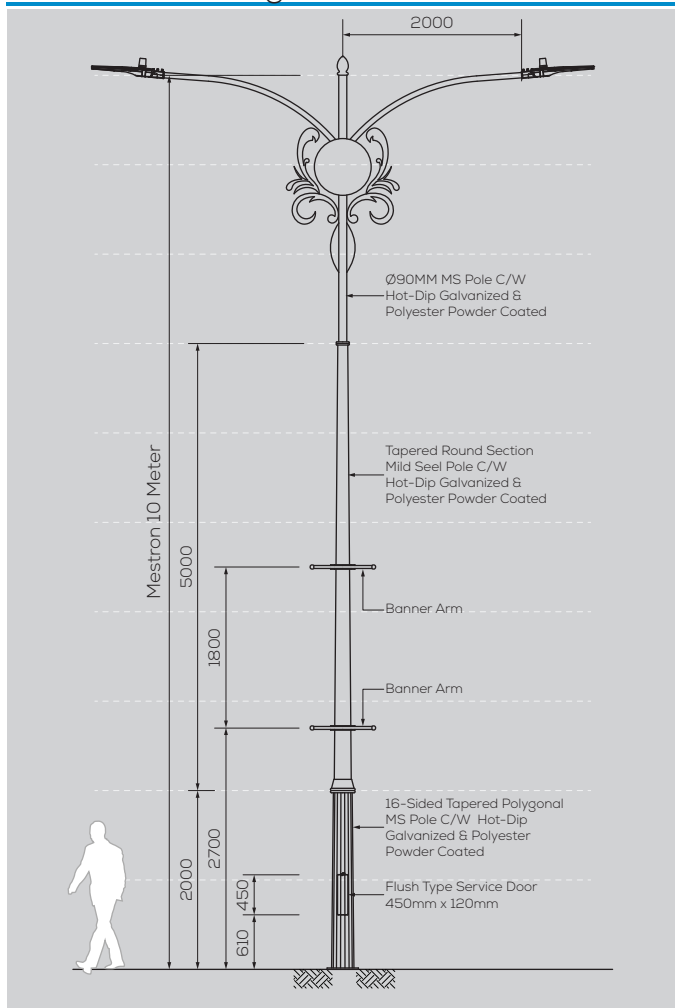

MES MJ-112-10M-D/A

Option & Accessories

- Height from 6M ~ 12M
- Customize Design to suit Theme
- Custom Colour Finishing
- Flag Holder
- Retractable Banner Holder
- Fiberglass Service Door
- Anchor Bolts Base Cover

General Drawing - 2D

Footing Details