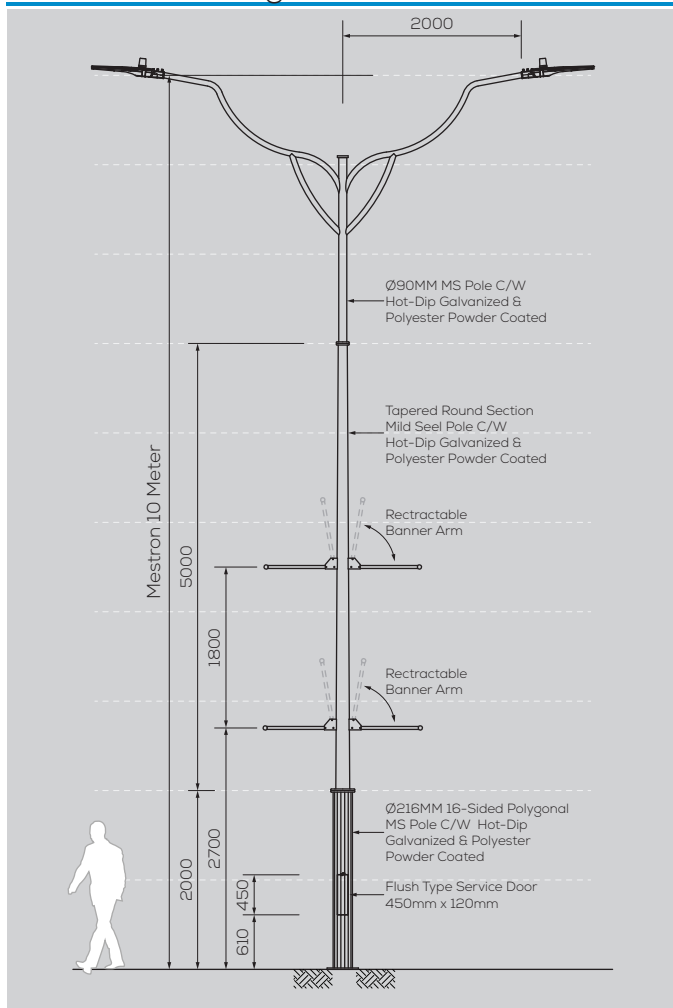

**MES** UB-2013-10M-D/A

Option & Accessories

- Height from 6M ~ 12M
- Customize Design to suit Theme
- Custom Colour Finishing
- Flag Holder
- Retractable Banner Holder
- Fiberglass Service Door
- Anchor Bolts Base Cover

General Drawing - 2D

Footing Details