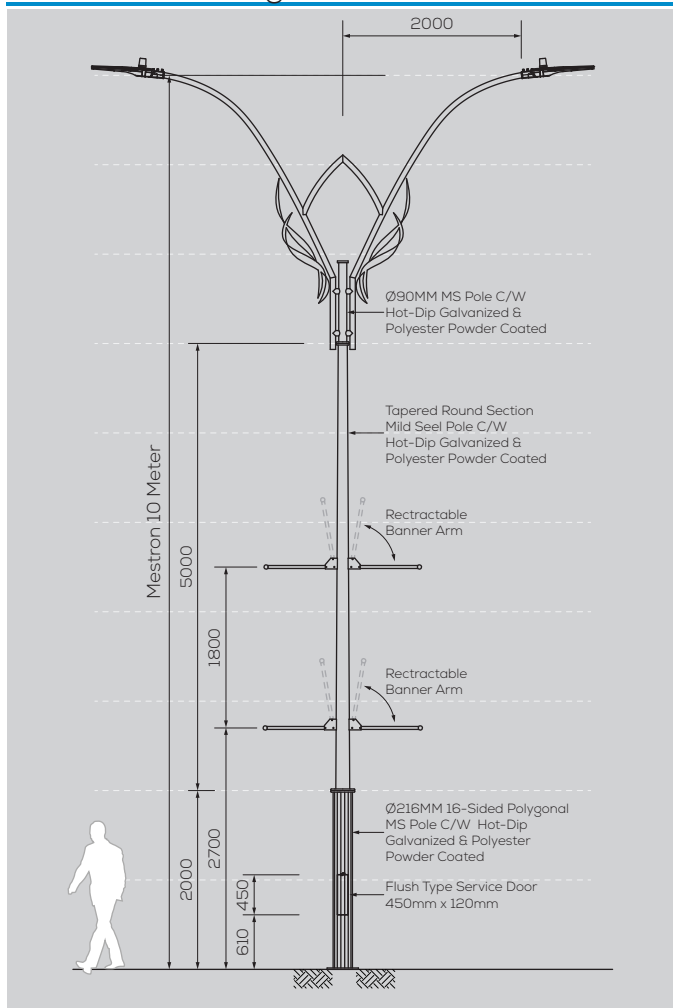

MESTRON
DECORATIVE LIGHTING POLE SERIES

CONTEMPORARY

#ThePoleMaker

MES CP-121-10M-D/A

Option & Accessories

- Height from 6M ~ 12M
- Customize Design to suit Theme
- Custom Colour Finishing
- Flag Holder
- Retractable Banner Holder
- Fiberglass Service Door
- Anchor Bolts Base Cover

General Drawing - 2D

Footing Details