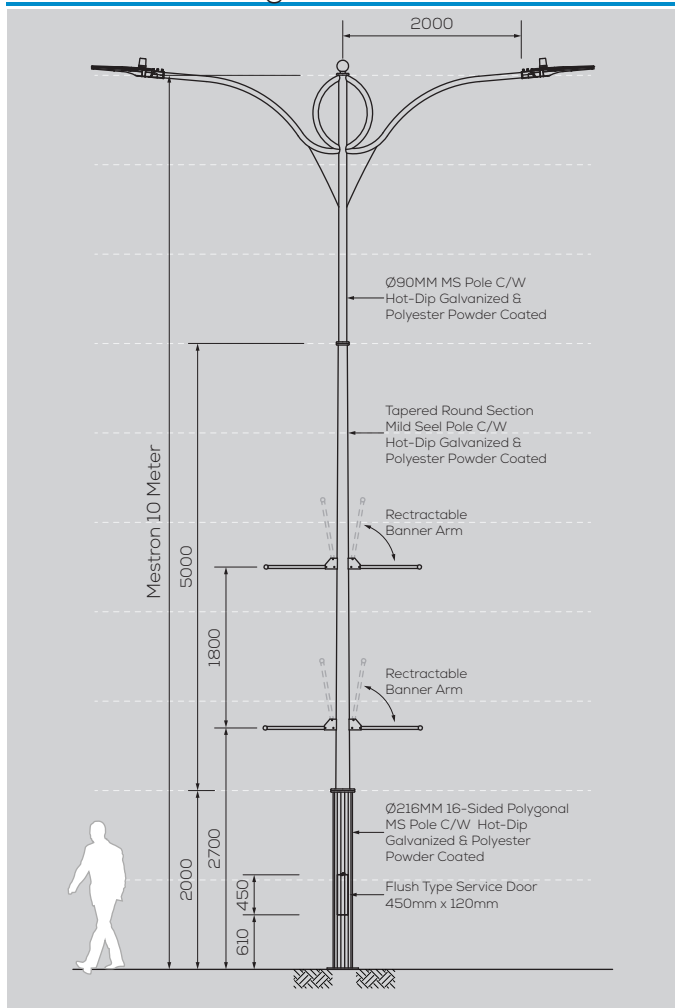

MESTRON
DECORATIVE LIGHTING POLE SERIES

CONTEMPORARY

#ThePoleMaker

MES CP-108-10M-D/A

Option & Accessories

- Height from 6M ~ 12M
- Customize Design to suit Theme
- Custom Colour Finishing
- Flag Holder
- Retractable Banner Holder
- Fiberglass Service Door
- Anchor Bolts Base Cover

General Drawing - 2D

Footing Details