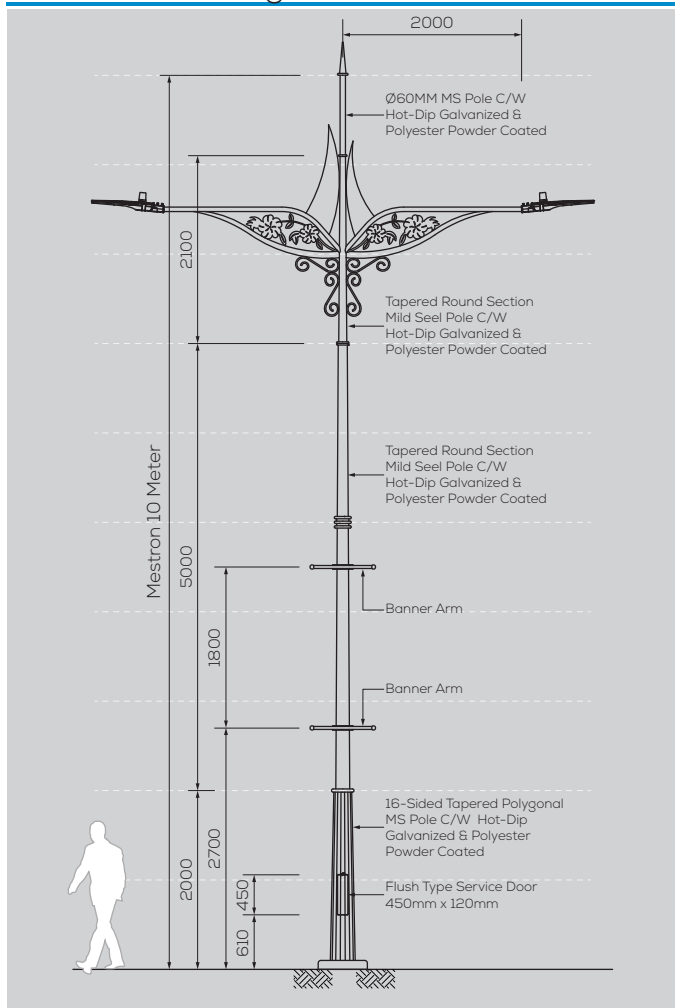

MES MJ-011-10M-D/A

Option & Accessories

- Height from 6M ~ 12M
- Customize Design to suit Theme
- Custom Colour Finishing
- Flag Holder
- Retractable Banner Holder
- Fiberglass Service Door
- Anchor Bolts Base Cover

General Drawing - 2D

Footing Details