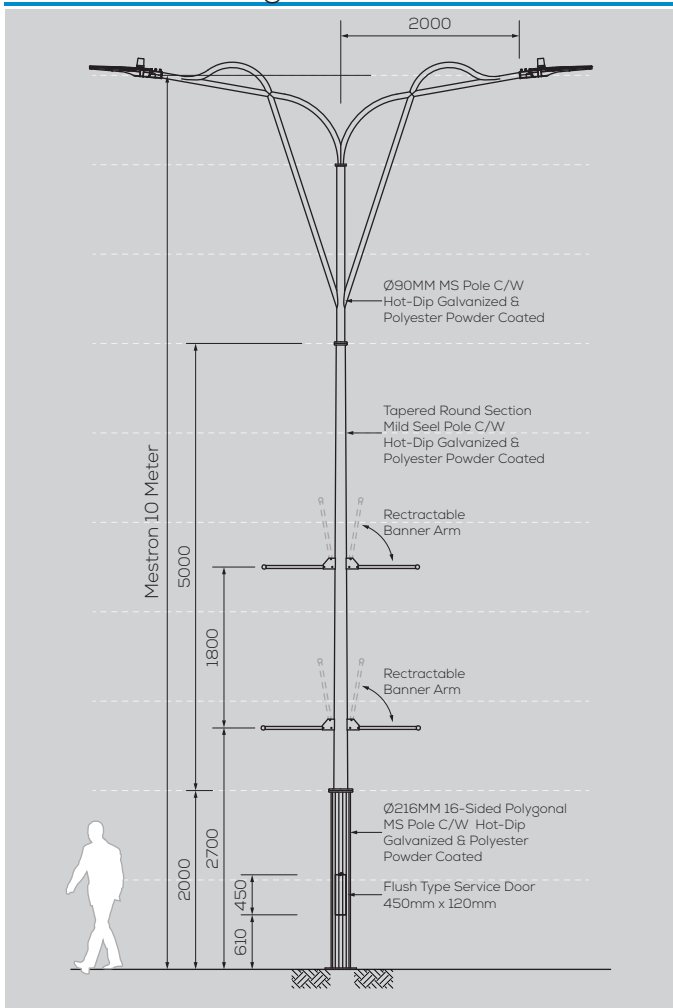

**MES** UB-2014-10M-D/A

Option & Accessories

- Height from 6M ~ 12M
- Customize Design to suit Theme
- Custom Colour Finishing
- Flag Holder
- Retractable Banner Holder
- Fiberglass Service Door
- Anchor Bolts Base Cover

General Drawing - 2D

Footing Details