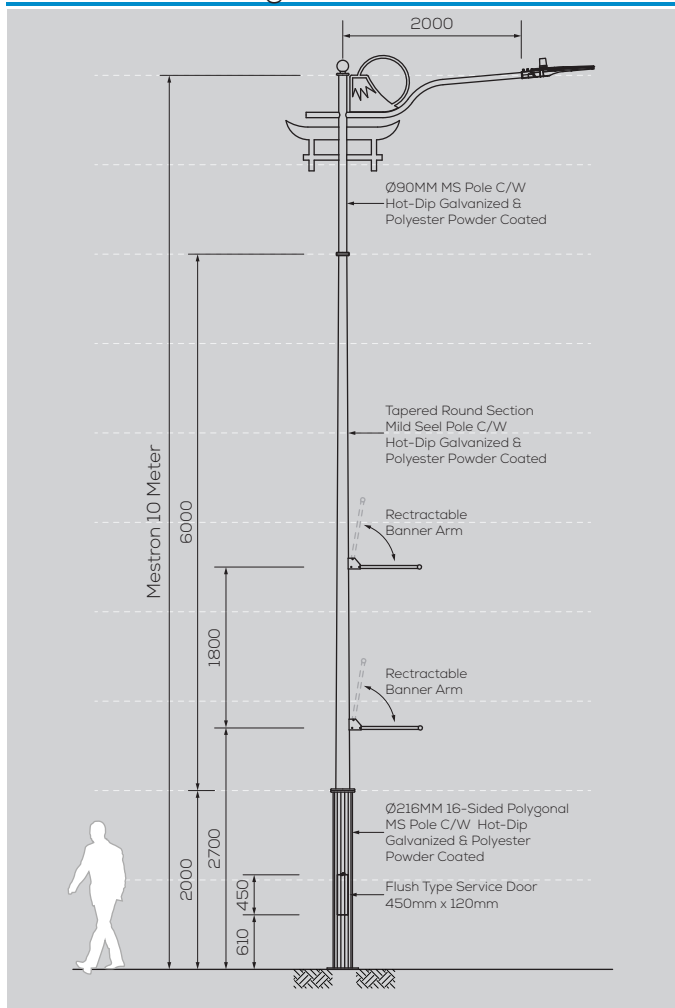

MES CP-113-10M-S/A

Option & Accessories

- Height from 6M ~ 12M
- Customize Design to suit Theme
- Custom Colour Finishing
- Flag Holder
- Retractable Banner Holder
- Fiberglass Service Door
- Anchor Bolts Base Cover

General Drawing - 2D

Footing Details