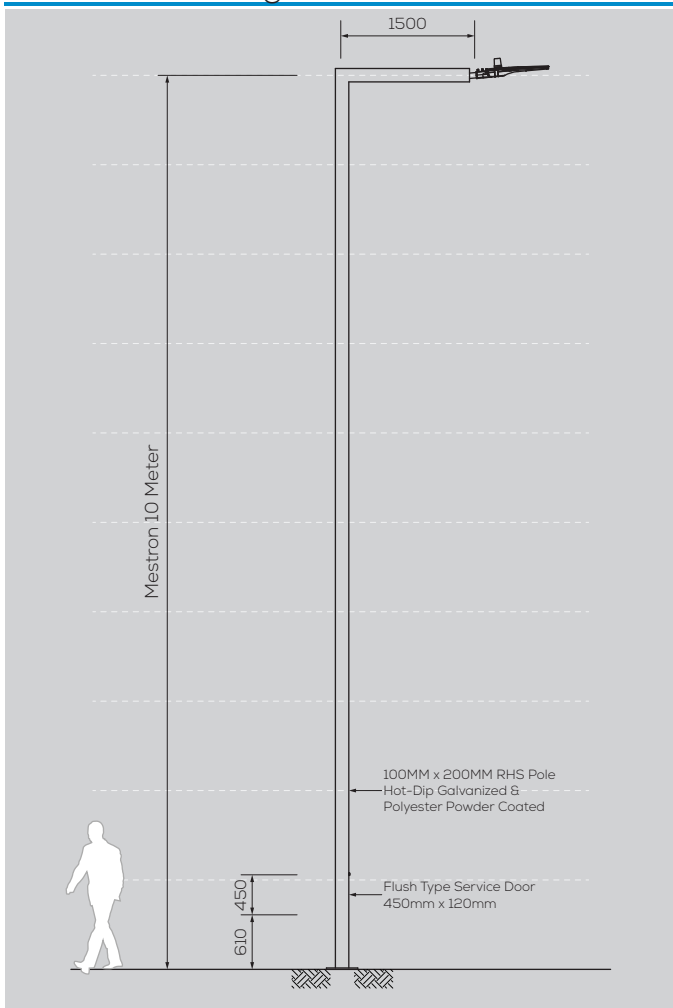

**MES** UB-115-10M-D/A

Option & Accessories

- Height from 6M ~ 12M
- Customize Design to suit Theme
- Custom Colour Finishing
- Flag Holder
- Retractable Banner Holder
- Fiberglass Service Door
- Anchor Bolts Base Cover

General Drawing - 2D

Footing Details