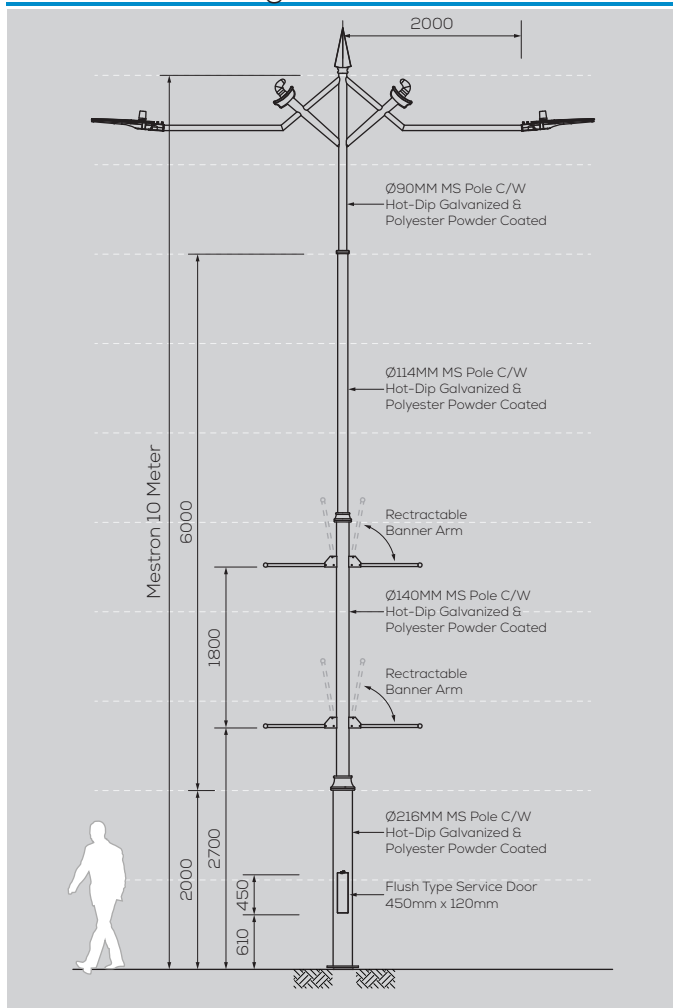

MESTRON

DECORATIVE LIGHTING POLE SERIES

CONTEMPORARY

#ThePoleMaker

MES CP-003-10M-D/A

Option & Accessories

- Height from 6M ~ 12M
- Customize Design to suit Theme
- Custom Colour Finishing
- Flag Holder
- Retractable Banner Holder
- Fiberglass Service Door
- Anchor Bolts Base Cover

General Drawing - 2D

Footing Details