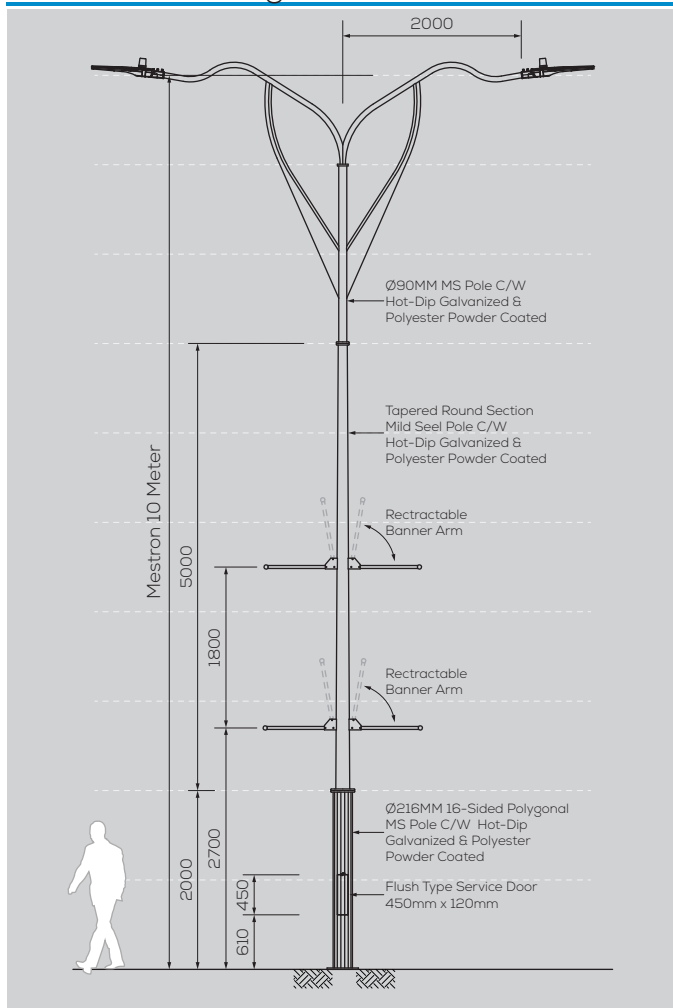

## DECORATIVE LIGHTING POLE SERIES

## MES CP-133-10M-D/A

### Option & Accessories

- Height from 6M ~ 12M
- Customize Design to suit Theme
- Custom Colour Finishing
- Flag Holder
- Retractable Banner Holder
- Fiberglass Service Door
- Anchor Bolts Base Cover

### General Drawing - 2D