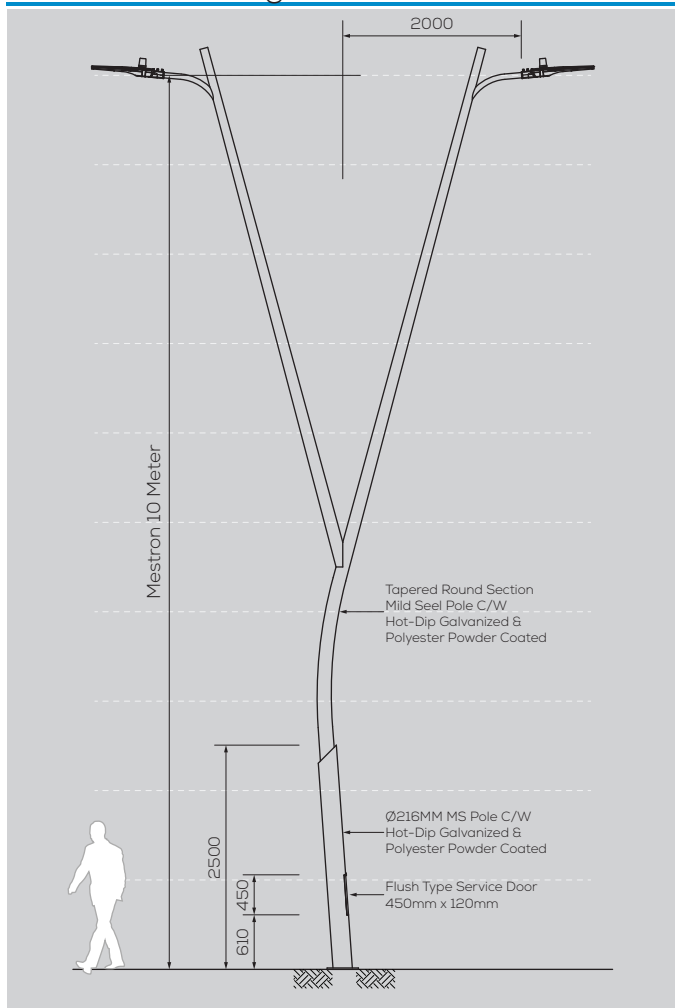

MESTRON

DECORATIVE LIGHTING POLE SERIES

URBAN

#ThePoleMaker

MES UB-130-10M-D/A

Option & Accessories

- Height from 6M ~ 12M
- Customize Design to suit Theme
- Custom Colour Finishing
- Flag Holder
- Retractable Banner Holder
- Fiberglass Service Door
- Anchor Bolts Base Cover

General Drawing - 2D

Footing Details