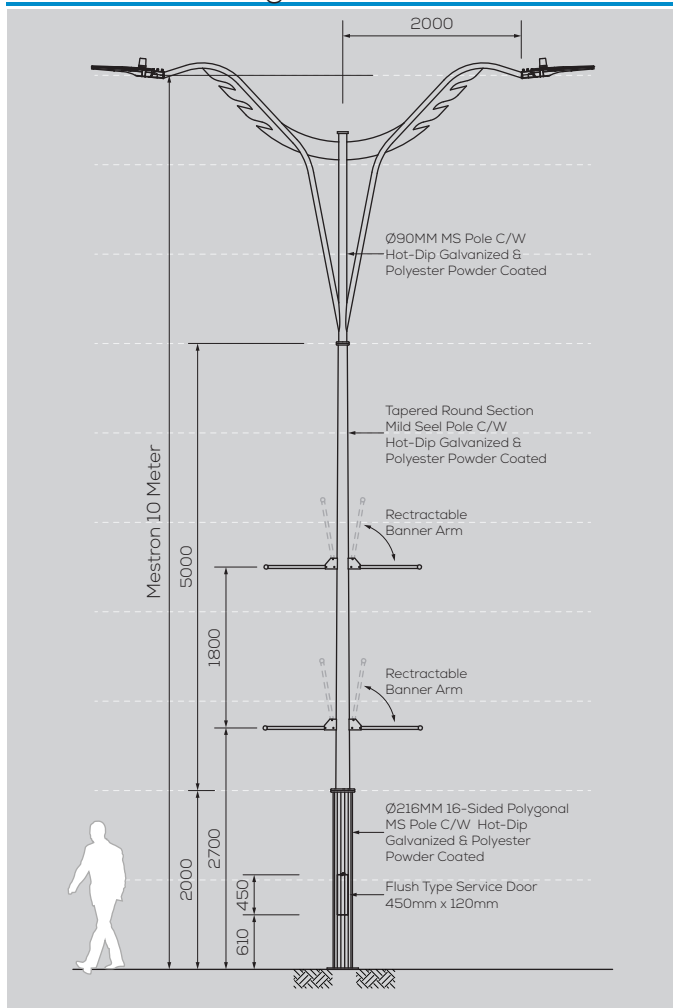

MES CP-134-10M-D/A

Option & Accessories

- Height from 6M ~ 12M
- Customize Design to suit Theme
- Custom Colour Finishing
- Flag Holder
- Retractable Banner Holder
- Fiberglass Service Door
- Anchor Bolts Base Cover

General Drawing - 2D

Footing Details